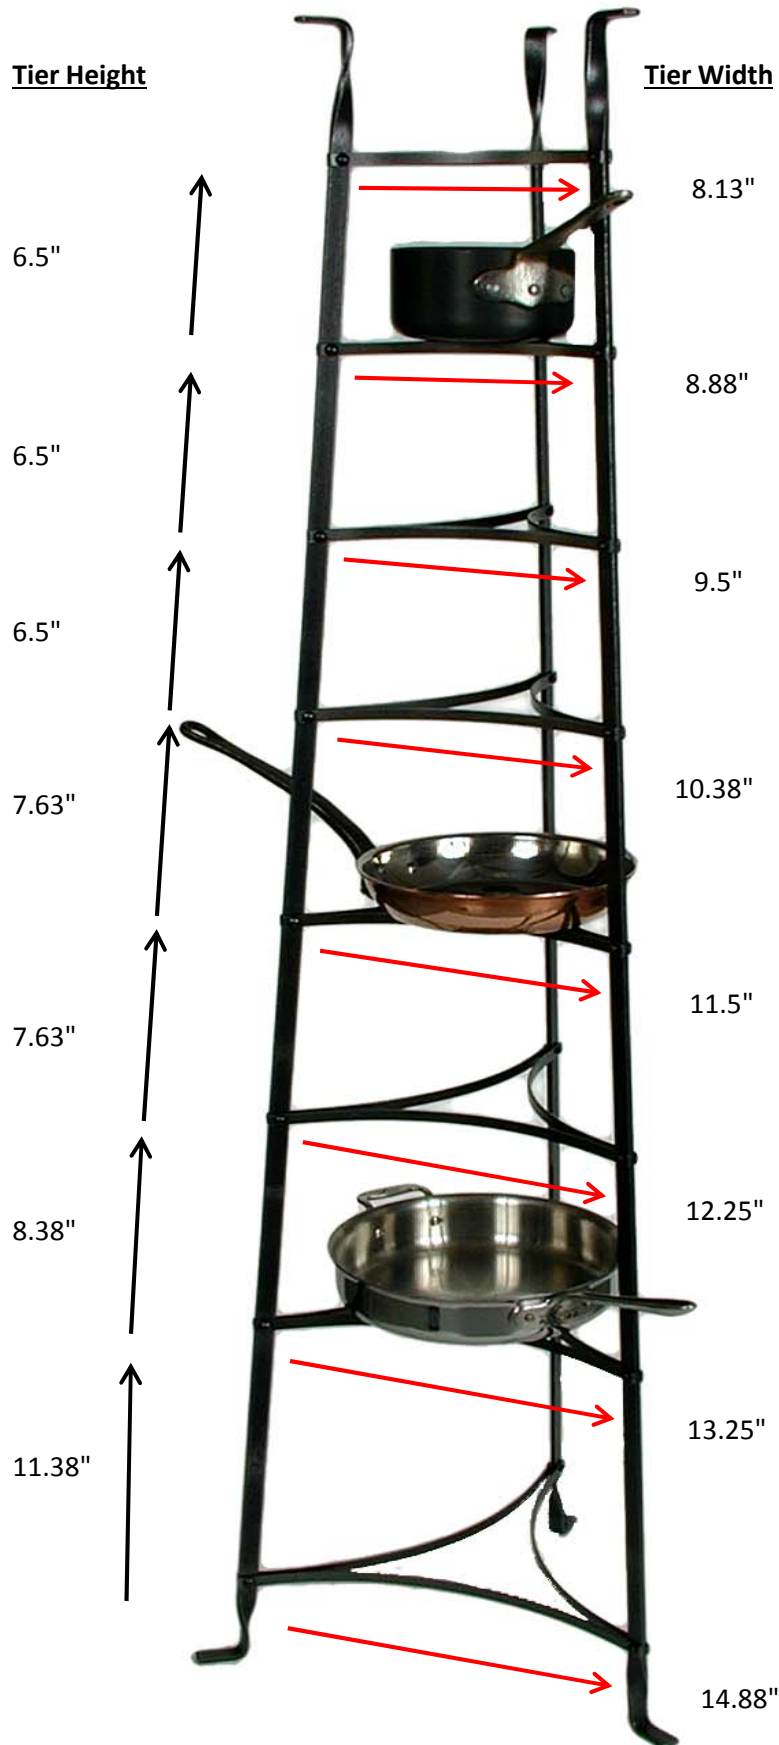

CWS8

Eight Tiered

Enclume Cookware Stand

Note: Stands are hand made - allow 1/8 to 1/4" difference in measurements.
Available in Hammered Steel Finish Only.